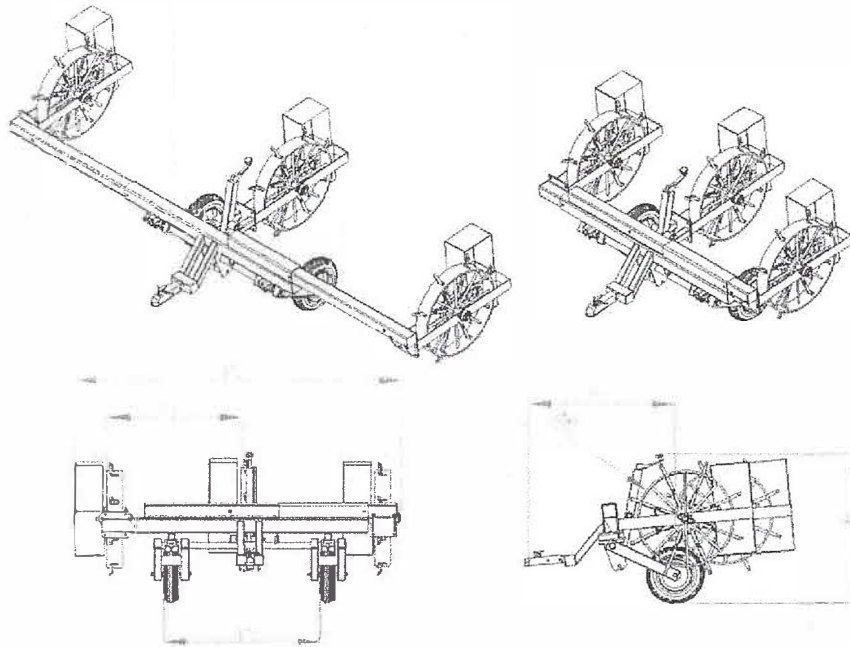

112299 03

Attachment 2

Three Wheeled Extendable Nematode Sampler

Specifications:

- Approximate Dry Weight - 700 lbs
- Wheels - 3
- Spokes per wheel - 8
- Sample Size - .712 in<sup>3</sup> per spoke
- Adjustable Distance Between the Rows - 3' to 6'